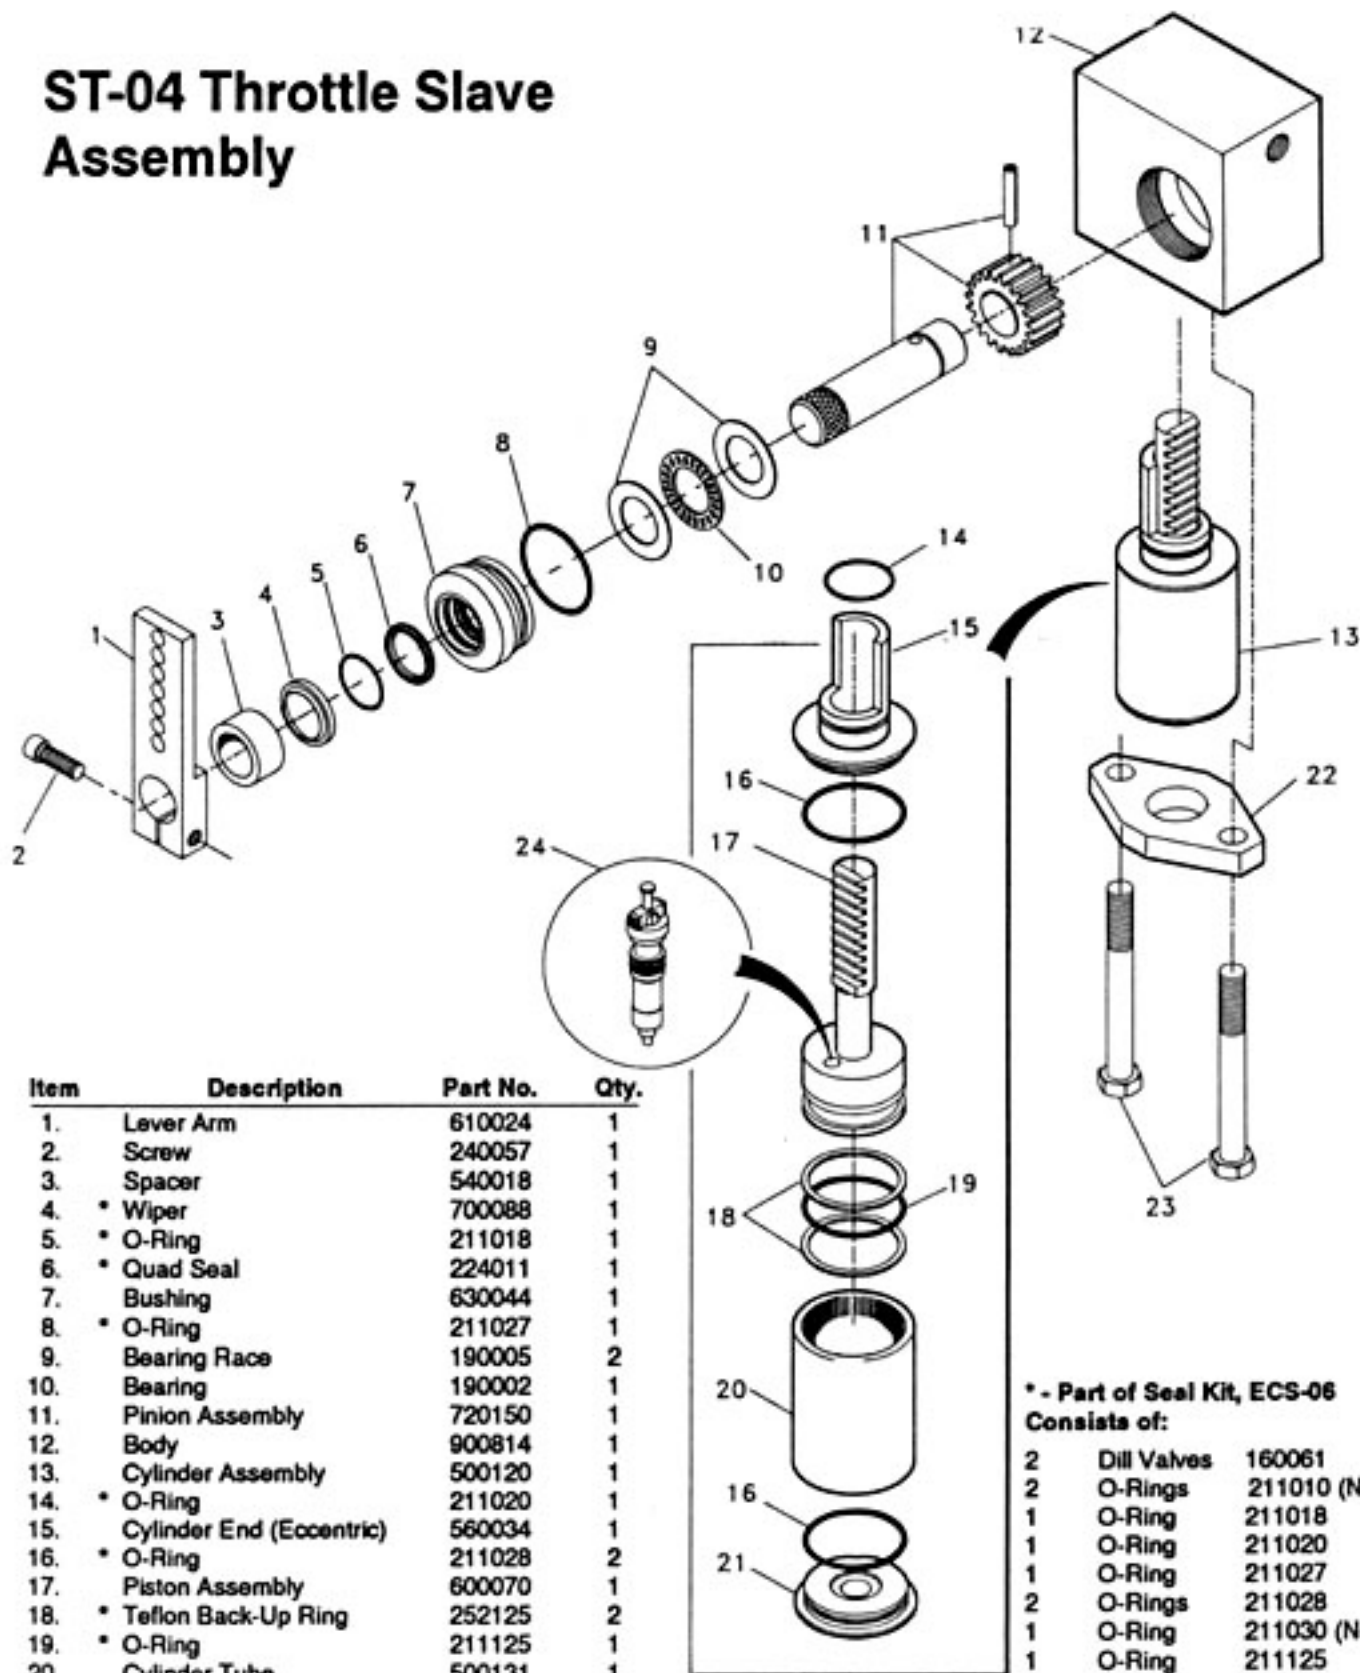

ST-04 Throttle Slave Assembly

Item	Description	Part No.	Qty.
1.	Lever Arm	610024	1
2.	Screw	240057	1
3.	Spacer	540018	1
4.	* Wiper	700088	1
5.	* O-Ring	211018	1
6.	* Quad Seal	224011	1
7.	Bushing	630044	1
8.	* O-Ring	211027	1
9.	Bearing Race	190005	2
10.	Bearing	190002	1
11.	Pinion Assembly	720150	1
12.	Body	900814	1
13.	Cylinder Assembly	500120	1
14.	* O-Ring	211020	1
15.	Cylinder End (Eccentric)	560034	1
16.	* O-Ring	211028	2
17.	Piston Assembly	600070	1
18.	* Teflon Back-Up Ring	252125	2
19.	* O-Ring	211125	1
20.	Cylinder Tube	500131	1
21.	Cylinder End (Eccentric)	560064	1
22.	Plate	520014	1
23.	Bolt	240717	2
24.	* Dill Valves (Red)	160061	2

* - Part of Seal Kit, ECS-06
Consists of:

2	Dill Valves	160061
2	O-Rings	211010 (Not Used)
1	O-Ring	211018
1	O-Ring	211020
1	O-Ring	211027
2	O-Rings	211028
1	O-Ring	211030 (Not Used)
1	O-Ring	211125
1	Seal	224011
2	Rings	252125
1	Wiper	700088