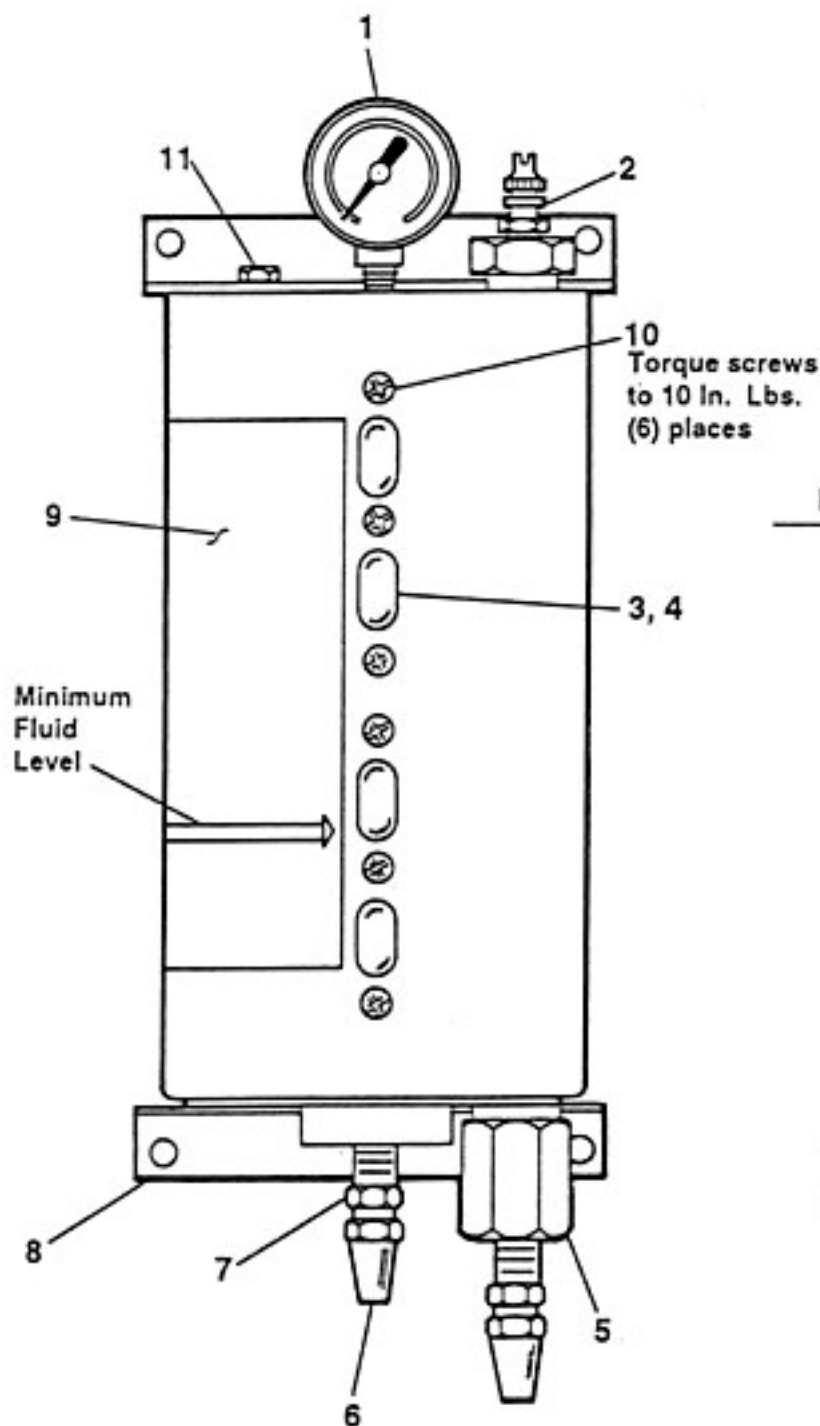

ILLUSTRATED PARTS BREAKDOWN

Model R-06

Parts Description

Item	Description	Part No.	Qty.
1	Gage	160012	1
2	Plug Ass'y. Dill Valve	380020	1
3	Level Indicator	150078	2
4	Gasket	310015	2
5	Plug Ass'y. Filter	380010	1
6	Nut	690101	2
7	Fitting	690351	1
8	Bracket	150264	2
9	Decal	180002	1
10	Screw	240437	6
11	Screw	240407	4